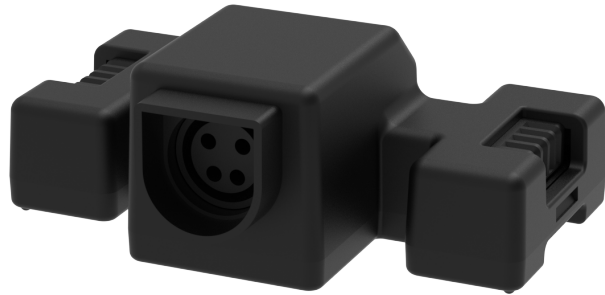

16-32 Slot Clip

UNIV-BTCH-CLP

Dimension 37 x 15.2 x 11.5mm

Weight 1g

Compatible

WR10/15
16 Slot Battery Charger
(WR10-16BC-C00)

WR10/15
24 Slot Battery Charger
(WR10-24BC-C00)

WR10/15
32 Slot Battery Charger
(WR10-32BC-U00)

Battery Charger Bridges / Clip

16-32 Slot Bridge

UNIV-BTCH-BRG

Dimension 68 x 48 x 25mm

Weight 21g

Compatible

WR10/15
16 Slot Battery Charger
(WR10-16BC-C00)

WR10/15
24 Slot Battery Charger
(WR10-24BC-C00)