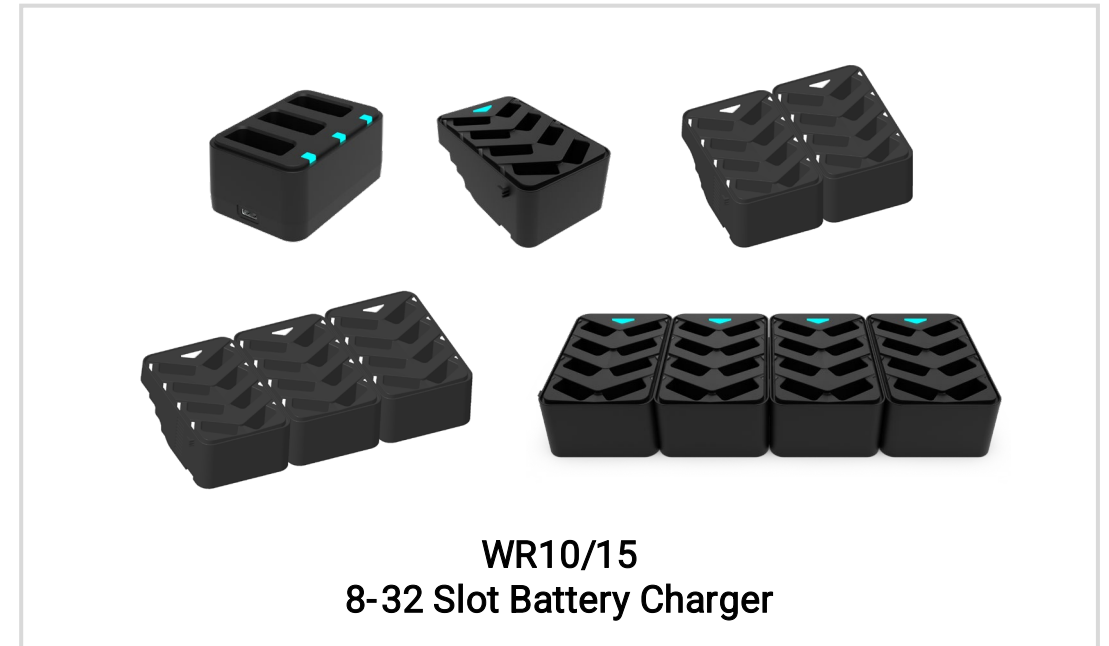

Battery

Battery(1,000mAh)

WR10-BATT-S10

Dimension 48.7 x 32.6 x 13.25mm

Weight 30g

Compatible

WR10/15