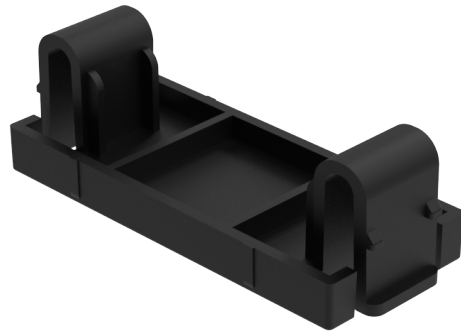

Dimension

377.9 x 143.5 x 55mm

Weight

1,480g

Compatible

WR10/15 Battery
(WR10-BATT-S10)

Power Supply
(WR10-PWSP-4XX)

Battery Charger Bridges / Clip

16-32 Slot Clip

UNIV-BTCH-CLP

Dimension 37 x 15.2 x 11.5mm

Weight 1g

Compatible

WR10/15
16 Slot Battery Charger
(WR10-16BC-C00)

WR10/15
24 Slot Battery Charger
(WR10-24BC-C00)

WR10/15
32 Slot Battery Charger
(WR10-32BC-U00)

Battery Charger Bridges / Clip

16-32 Slot Bridge

UNIV-BTCH-BRG

Dimension 68 x 48 x 25mm

Weight 21g

Compatible

WR10/15
16 Slot Battery Charger
(WR10-16BC-C00)

WR10/15
24 Slot Battery Charger
(WR10-24BC-C00)