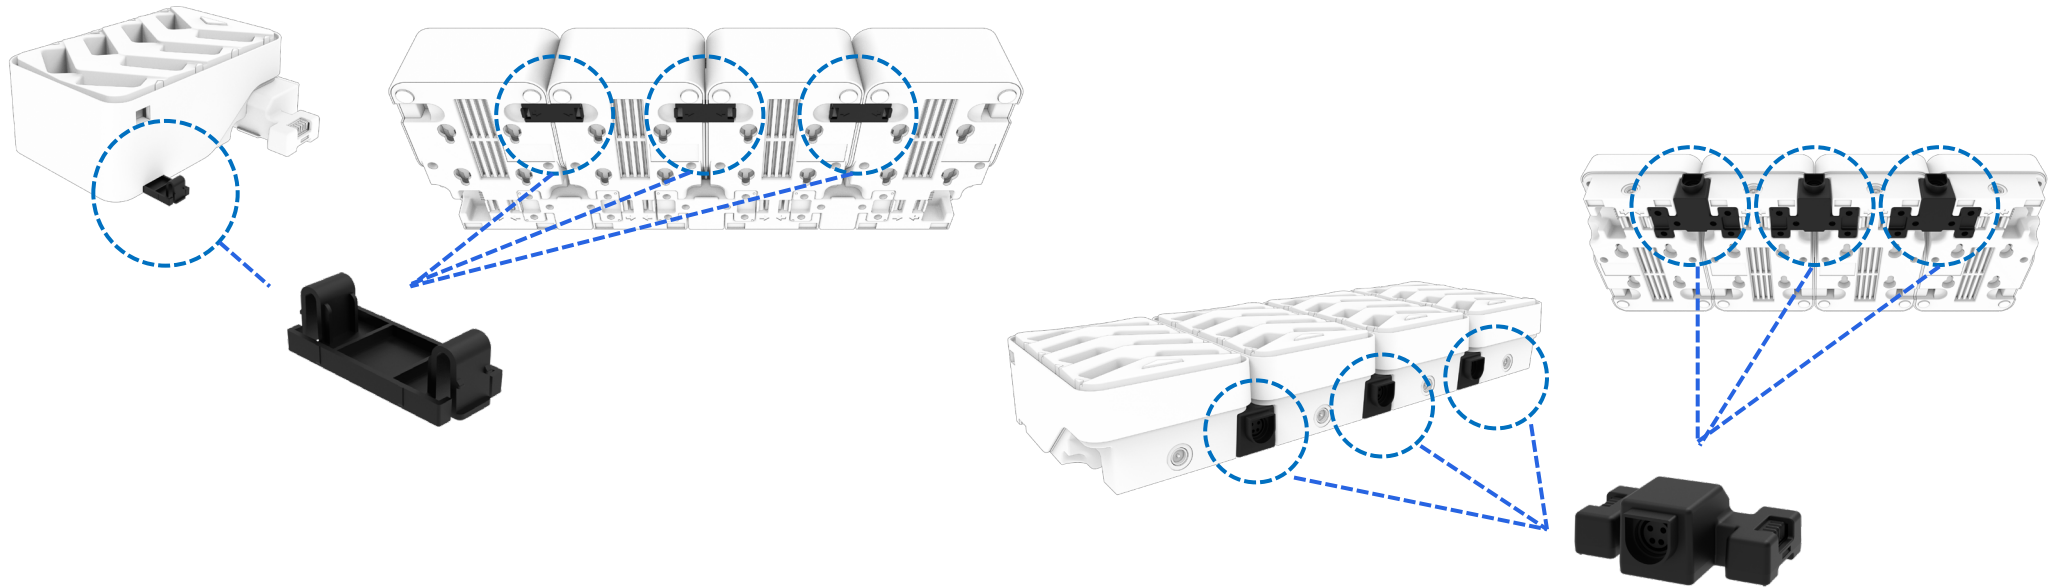

16-32 Slot Clip

UNIV-BTCH-CLP

Dimension 37 x 15.2 x 11.5mm

Weight 1g

Compatible

WR10/15
16 Slot Battery Charger
(WR10-16BC-C00)

WR10/15
24 Slot Battery Charger
(WR10-24BC-C00)

WR10/15
32 Slot Battery Charger
(WR10-32BC-U00)

Battery Charger Bridges / Clip

16-32 Slot Bridge

UNIV-BTCH-BRG

Dimension 68 x 48 x 25mm

Weight 21g

Compatible

WR10/15
16 Slot Battery Charger
(WR10-16BC-C00)

WR10/15
24 Slot Battery Charger
(WR10-24BC-C00)

WR10/15
32 Slot Battery Charger
(WR10-32BC-U00, WR10-32BC-C00)

Guide to Expanding an 8-Slot Battery Charger to 16–32 Slots Using Bridges and Clips

! Please connect and secure the 8-slot unit and the 8-slot battery charger using the clips and bridge as shown in the image.

Bridge & Clip Quantity per Slot

- 16-Slot Battery Charger : 1clip + 1 Bridge
- 24 Slot Battery Charger : 2clip + 2 Bridge
- 32 Slot Battery Charger : 3clip + 3 Bridge

Power Supply / Charging

Provides power to WR10/15 directly